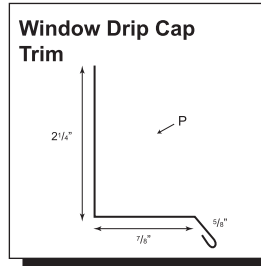

PG Rib Panel 29/26 Gauge Exposed Fastener Trim Profiles

P = Paint