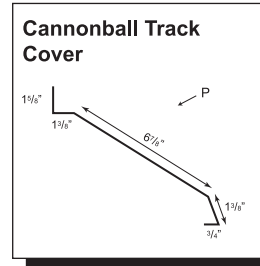

PG Rib Panel 29/26 Gauge Exposed Fastener Trim Profiles

P = Paint