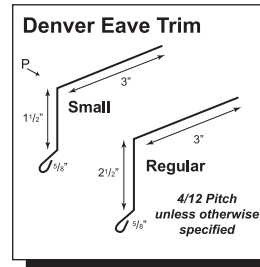

## 29 Gauge Color Chart

(call the office for available 26 gauge colors)

Standard and custom trims  
available in all colors.

Standard trim drawings  
are on the  
reverse side of this card.

\* These colors are available in #2 no warranty panels and will not necessarily match #1 colors.

PROUDLY FINISHED WITH  
**SHERWIN-WILLIAMS**  
Coil Coatings

Galvalume

**PG Rib Panel 29/26 Gauge Exposed Fastener Trim Profiles**

P = Paint