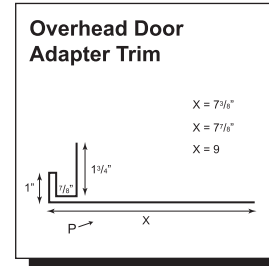

PG Rib Panel 29/26 Gauge Exposed Fastener Trim Profiles

P = Paint