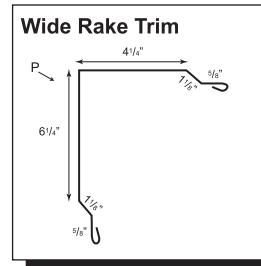

## 29 Gauge Color Chart

(call the office for available 26 gauge colors)

Standard and custom trims  
available in all colors.

Standard trim drawings  
are on the  
reverse side of this card.

\* These colors are available in #2 no warranty panels and will not necessarily match #1 colors.

PROUDLY FINISHED WITH  
**SHERWIN-WILLIAMS**  
Coil Coatings

Galvalume

**PG Rib Panel 29/26 Gauge Exposed Fastener Trim Profiles**

P = Paint