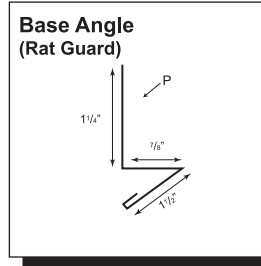

PG Rib Panel 29/26 Gauge Exposed Fastener Trim Profiles

P = Paint