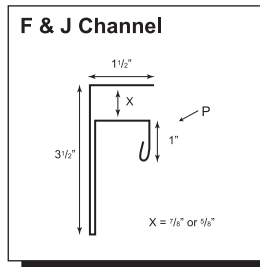

PROUDLY FINISHED WITH  
**SHERWIN-WILLIAMS**  
Coil Coatings

Galvalume

**PG Rib Panel 29/26 Gauge Exposed Fastener Trim Profiles**

P = Paint