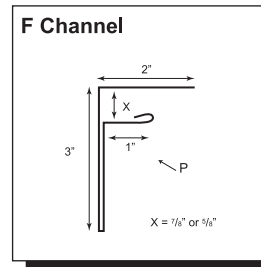

PROUDLY FINISHED WITH  
**SHERWIN-WILLIAMS**  
Coil Coatings

Galvalume

**PG Rib Panel 29/26 Gauge Exposed Fastener Trim Profiles**

P = Paint