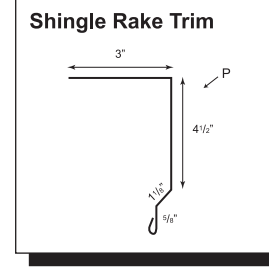

## 29 Gauge Color Chart

(call the office for available 26 gauge colors)

Standard and custom trims  
available in all colors.

Standard trim drawings  
are on the  
reverse side of this card.

\* These colors are available in #2 no warranty panels and will not necessarily match #1 colors.

PROUDLY FINISHED WITH  
**SHERWIN-WILLIAMS**  
Coil Coatings

Galvalume

**PG Rib Panel 29/26 Gauge Exposed Fastener Trim Profiles**

P = Paint