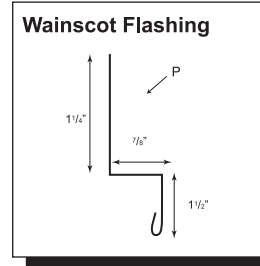

PG Rib Panel 29/26 Gauge Exposed Fastener Trim Profiles

P = Paint