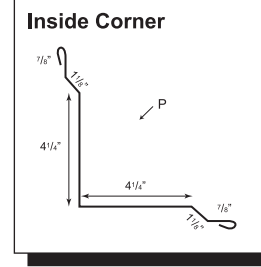

PG Rib Panel 29/26 Gauge Exposed Fastener Trim Profiles

P = Paint