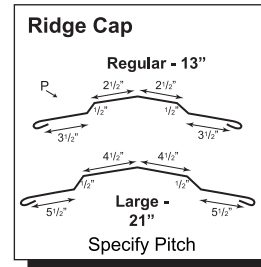

PG Rib Panel 29/26 Gauge Exposed Fastener Trim Profiles

P = Paint