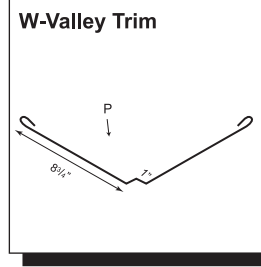

## 29 Gauge Color Chart

(call the office for available 26 gauge colors)

Standard and custom trims  
available in all colors.

Standard trim drawings  
are on the  
reverse side of this card.

\* These colors are available in #2 no warranty panels and will not necessarily match #1 colors.

PROUDLY FINISHED WITH  
**SHERWIN-WILLIAMS**  
Coil Coatings

Galvalume

**PG Rib Panel 29/26 Gauge Exposed Fastener Trim Profiles**

P = Paint