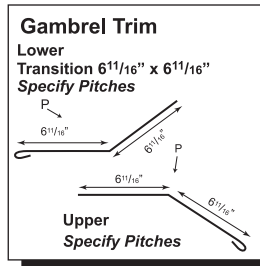

PG Rib Panel 29/26 Gauge Exposed Fastener Trim Profiles

P = Paint