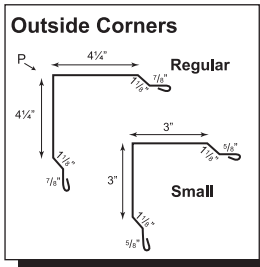

PG Rib Panel 29/26 Gauge Exposed Fastener Trim Profiles

P = Paint