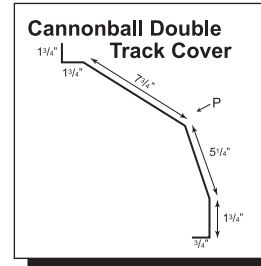

PG Rib Panel 29/26 Gauge Exposed Fastener Trim Profiles

P = Paint