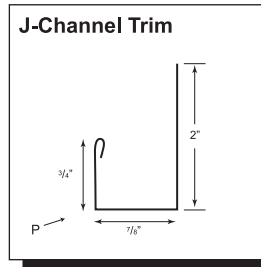

PROUDLY FINISHED WITH  
**SHERWIN-WILLIAMS**  
Coil Coatings

Galvalume

**PG Rib Panel 29/26 Gauge Exposed Fastener Trim Profiles**

P = Paint