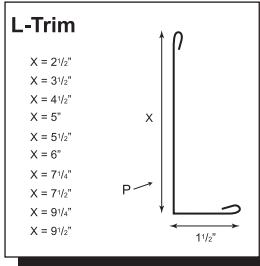

PG Rib Panel 29/26 Gauge Exposed Fastener Trim Profiles

P = Paint